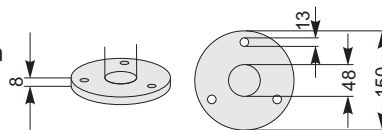

## Model Series 9100 / 9200 / 9300

*Model Series 9100:  
in robust steel tube construction*

*Model Series 9200:  
with additional crossbar.*

*Model Series 9300:  
designed for optimum parking.*

**Tried and tested parking facility for bicycles – offers stability and anti-theft protection.**

- Bicycles of all sizes and types can be locked via the frame.
- Sturdy steel tube, diam. 48 mm, corrosion protected and long-lived thanks to hot galvanizing.
- Can be supplied for direct grouting in concrete or with base plates for bolting.
- Recommendation: For orders in excess of 3 items, favourable freight rates apply.

Installation dimensions in mm

Base plate for bolting