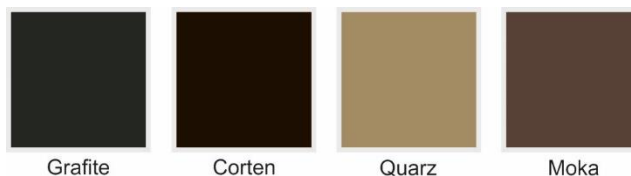

The Tintern Wall Mounted Canopy V1.4 LU 180821

Head Office | 9 - 11 Faraday Close, Gorse Lane Industrial Estate, Clacton-on-Sea, Essex CO15 4TR | Fax: 01255 425541