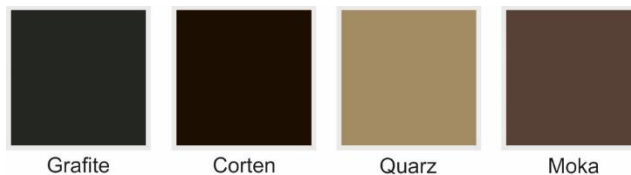

The Orwell Wall Mounted Canopy V1.5 LU 200821

Head Office | 9 - 11 Faraday Close, Gorse Lane Industrial Estate, Clacton-on-Sea, Essex CO15 4TR | Fax: 01255 425541