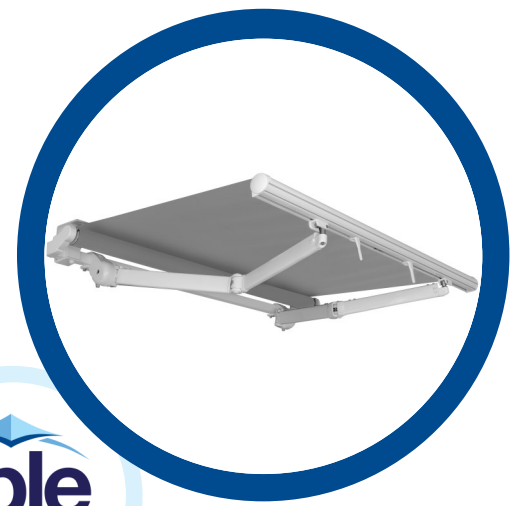

AUSTRALIA AWNING

Data Sheet

The Australia is an elegant open cassette style awning which is permanently fixed to the wall, yet can be retracted when required, either manually or electronically. It is perfect for shade and shelter from the sun and UV rays.

0800 389 9072

www.ablecanopies.co.uk
sales@ablecanopies.co.uk

Dimensions:

Width:	2.05m - 5.5m
Projection	1.6m - 3.6m
Height:	To your specification
Spacing Between Posts:	N/A

Features:

Wall Mounted or Free Standing:	Wall mounted
Suitable for:	Education Hospitality Leisure Retail Commercial Healthcare
Guarantee:	2 years
Life Expectancy:	N/A
Maintenance:	Requires only periodic cleaning. Always close the awning when not in use or in windy conditions
Installation Type:	Permanent
Retractable/Collapsible:	Yes - choice of electronically remote controlled , or manual operation with a hand crank
Method of Fixing:	Fixed to a suitable wall or ceiling with brackets

Frame Specifications:

Construction Material:	Arms: Folding arms constructed from aluminium Arms have springs with plate Flyer's chains
Guttering:	N/A
Frame Finish:	Powder coated as standard
Colour Options:	Available in a choice of 3 colours as shown overleaf
Drive:	Crank: 150cm or 180cm
Motor:	Somfy®
Cassette Type:	Non-Cassette (open)
Tilt Angle:	5° - 60°

Maximum height: 1.6m

Front Bar

Front bar with crank for vario volent system

Available Upgrades:

Post Pads	×
Signage	×
Polycarbonate Side & Front Fills	×
Tensile Fabric Side Panels	×
Rainbow Package	×
Roller Shutters	×
Coloured Polycarbonate	×