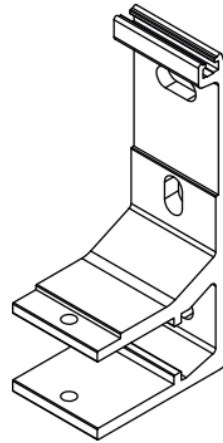

Maximum height: 1.6m

Front Bar

Front bar with crank for vario volent system

Available Upgrades:

Post Pads	×
Signage	×
Polycarbonate Side & Front Fills	×
Tensile Fabric Side Panels	×
Rainbow Package	×
Roller Shutters	×
Coloured Polycarbonate	×

Technical Files Available:

PDF CAD File	✓
DXF CAD File	✓
IGES CAD File	✓
STL CAD File	✓
BIM File	✓
NBS Spec	✓

Brackets :Wall installation

Brackets: Ceiling installation

0800 389 9072

www.ablecanopies.co.uk