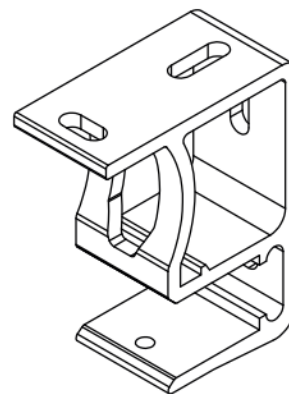

Brackets: Ceiling installation