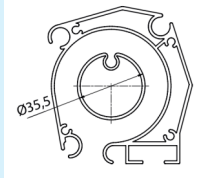

Front Bar

Front bar with crank for vario volent system

Available Upgrades:

Post Pads	×
Signage	×
Polycarbonate Side & Front Fills	×
Tensile Fabric Side Panels	×
Rainbow Package	×
Roller Shutters	×
Coloured Polycarbonate	×

Technical Files Available:

PDF CAD File	✓
DXF CAD File	✓
IGES CAD File	✓
STL CAD File	✓
BIM File	✓
NBS Spec	✓