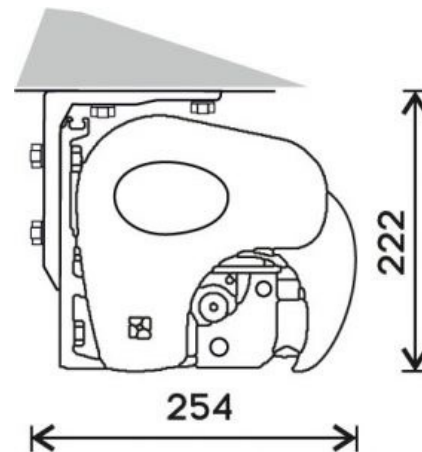

Brackets: Ceiling installation

0800 389 9072

www.ablecanopies.co.uk

sales@ablecanopies.co.uk

9-11 Faraday Close, Gorse Lane Industrial Estate, Clacton on Sea, Essex CO15 4TR

V1.1 LU130722