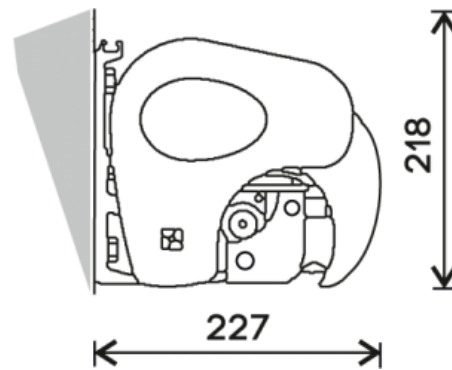

Technical Files Available:

PDF CAD File	✓
DXF CAD File	✓
IGES CAD File	✓
STL CAD File	✓
BIM File	✓
NBS Spec	✓

Brackets :Wall installation