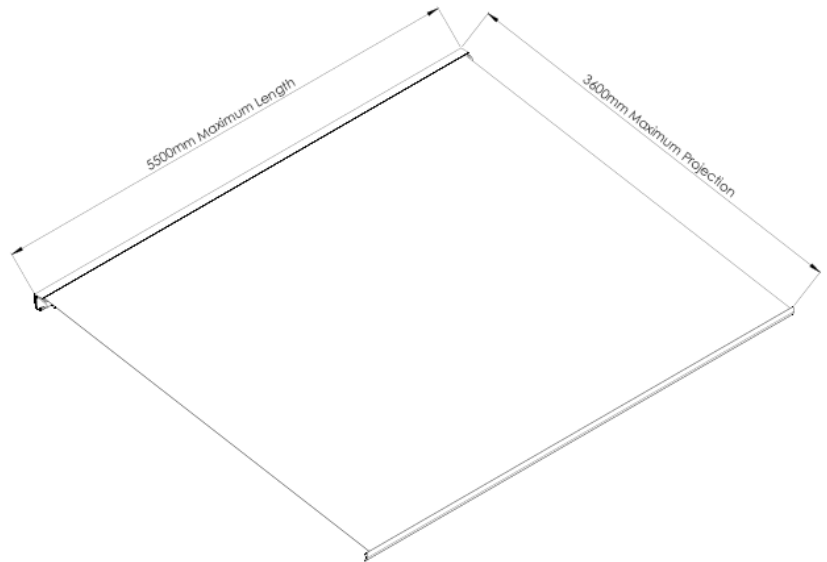

Standard valance height is 21cm

Vario Volent

Maximum height: 1.6m

Front Bar

Front bar with crank for vario volent system

Available Upgrades:

Post Pads	x
Signage	x
Polycarbonate Side & Front Fills	x
Tensile Fabric Side Panels	x
Rainbow Package	x
Roller Shutters	x
Coloured Polycarbonate	x