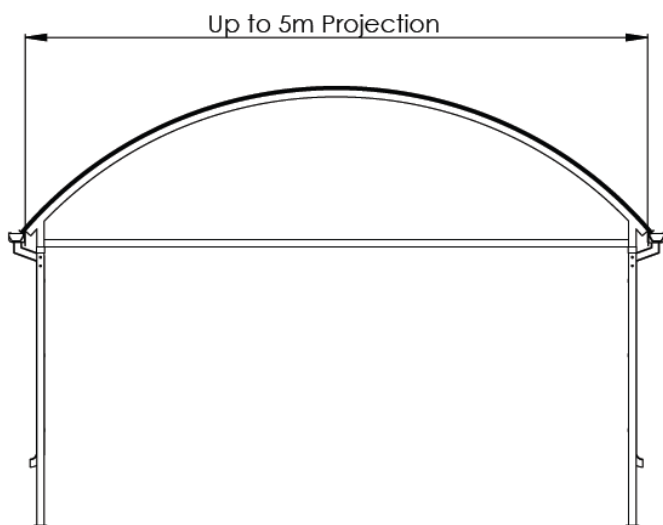

International Standards:

Fire Ratings: Roof panels: European standard BS476 Part 7 class 1 fire and EN 13501 B-S1, D0

CE Marked Yes to UKCA BS EN1090-1:2009+A1:2011

Colour Options:

	Standard Colours	Non Standard Colours (Additional costs may apply)
Steel Framework	Our standard RAL colours are: 	Any RAL colour
Aluminium Roof Bars		Any RAL colour
Polycarbonate Roof Covering		N/A

Weather Protection:

Available Upgrades:

Post Pads	✓
Signage	✓
Polycarbonate Side & Front Fills	✓
Tensile Fabric Side Panels	✗
Rainbow Package	✓
Roller Shutters	✗
Coloured Polycarbonate	✗
Guttering and uPVC downpipes	✓
Gable Ends	N/A

Technical Files Available:

PDF CAD File	✓
DXF CAD File	✓
IGES CAD File	✓
STL CAD File	✓
BIM File	✓
NBS Spec	✓

0800 389 9072

www.ablecanopies.co.uk

sales@ablecanopies.co.uk

9-11 Faraday Close, Gorse Lane Industrial Estate, Clacton on Sea, Essex CO15 4TR

V1 LU211221